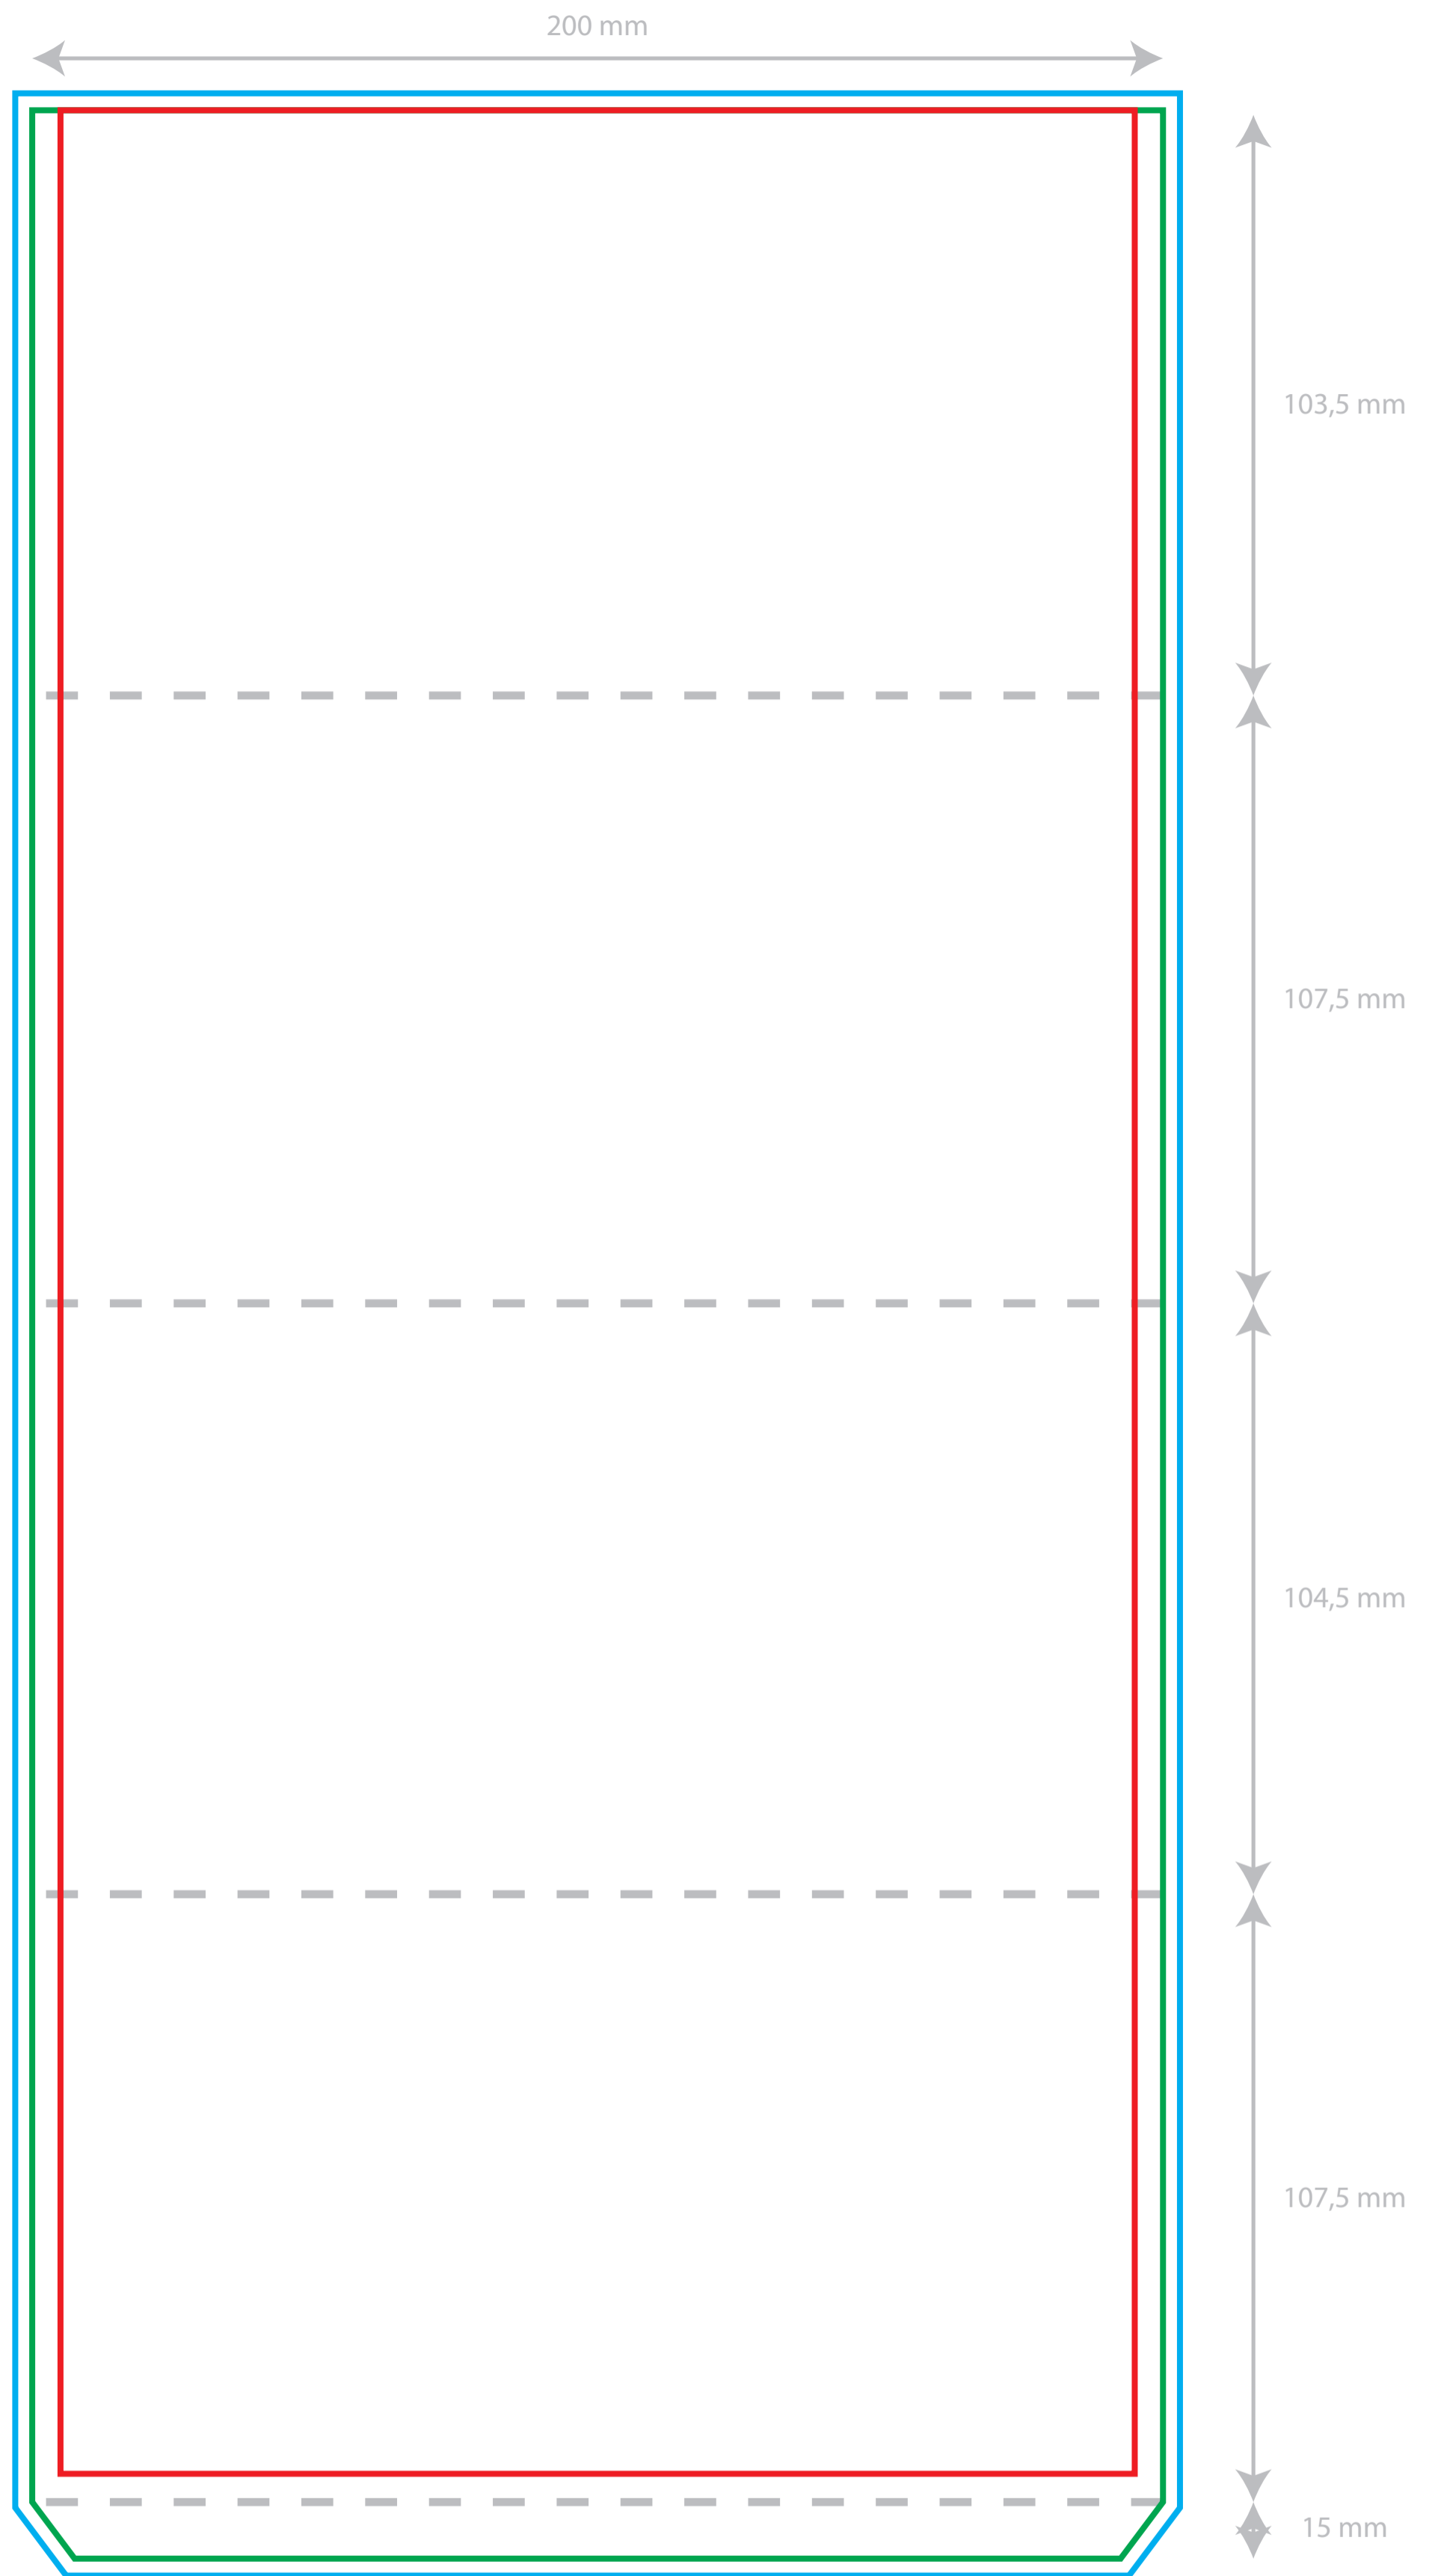

- Max. size for text and logo's
- Size of the sleeve
- Size of the sleeve including bleed
- - - - - Folding lines

Model: Sleeve Fresh N Rebel Bold M2

Digital Model: V: 1.0

Size: Total 200mm X 433mm

**TO MAKE THIS ARTWORK ON THE BACK  
READABLE MAKE SURE IT'S TURNED  
180 DEGREES**