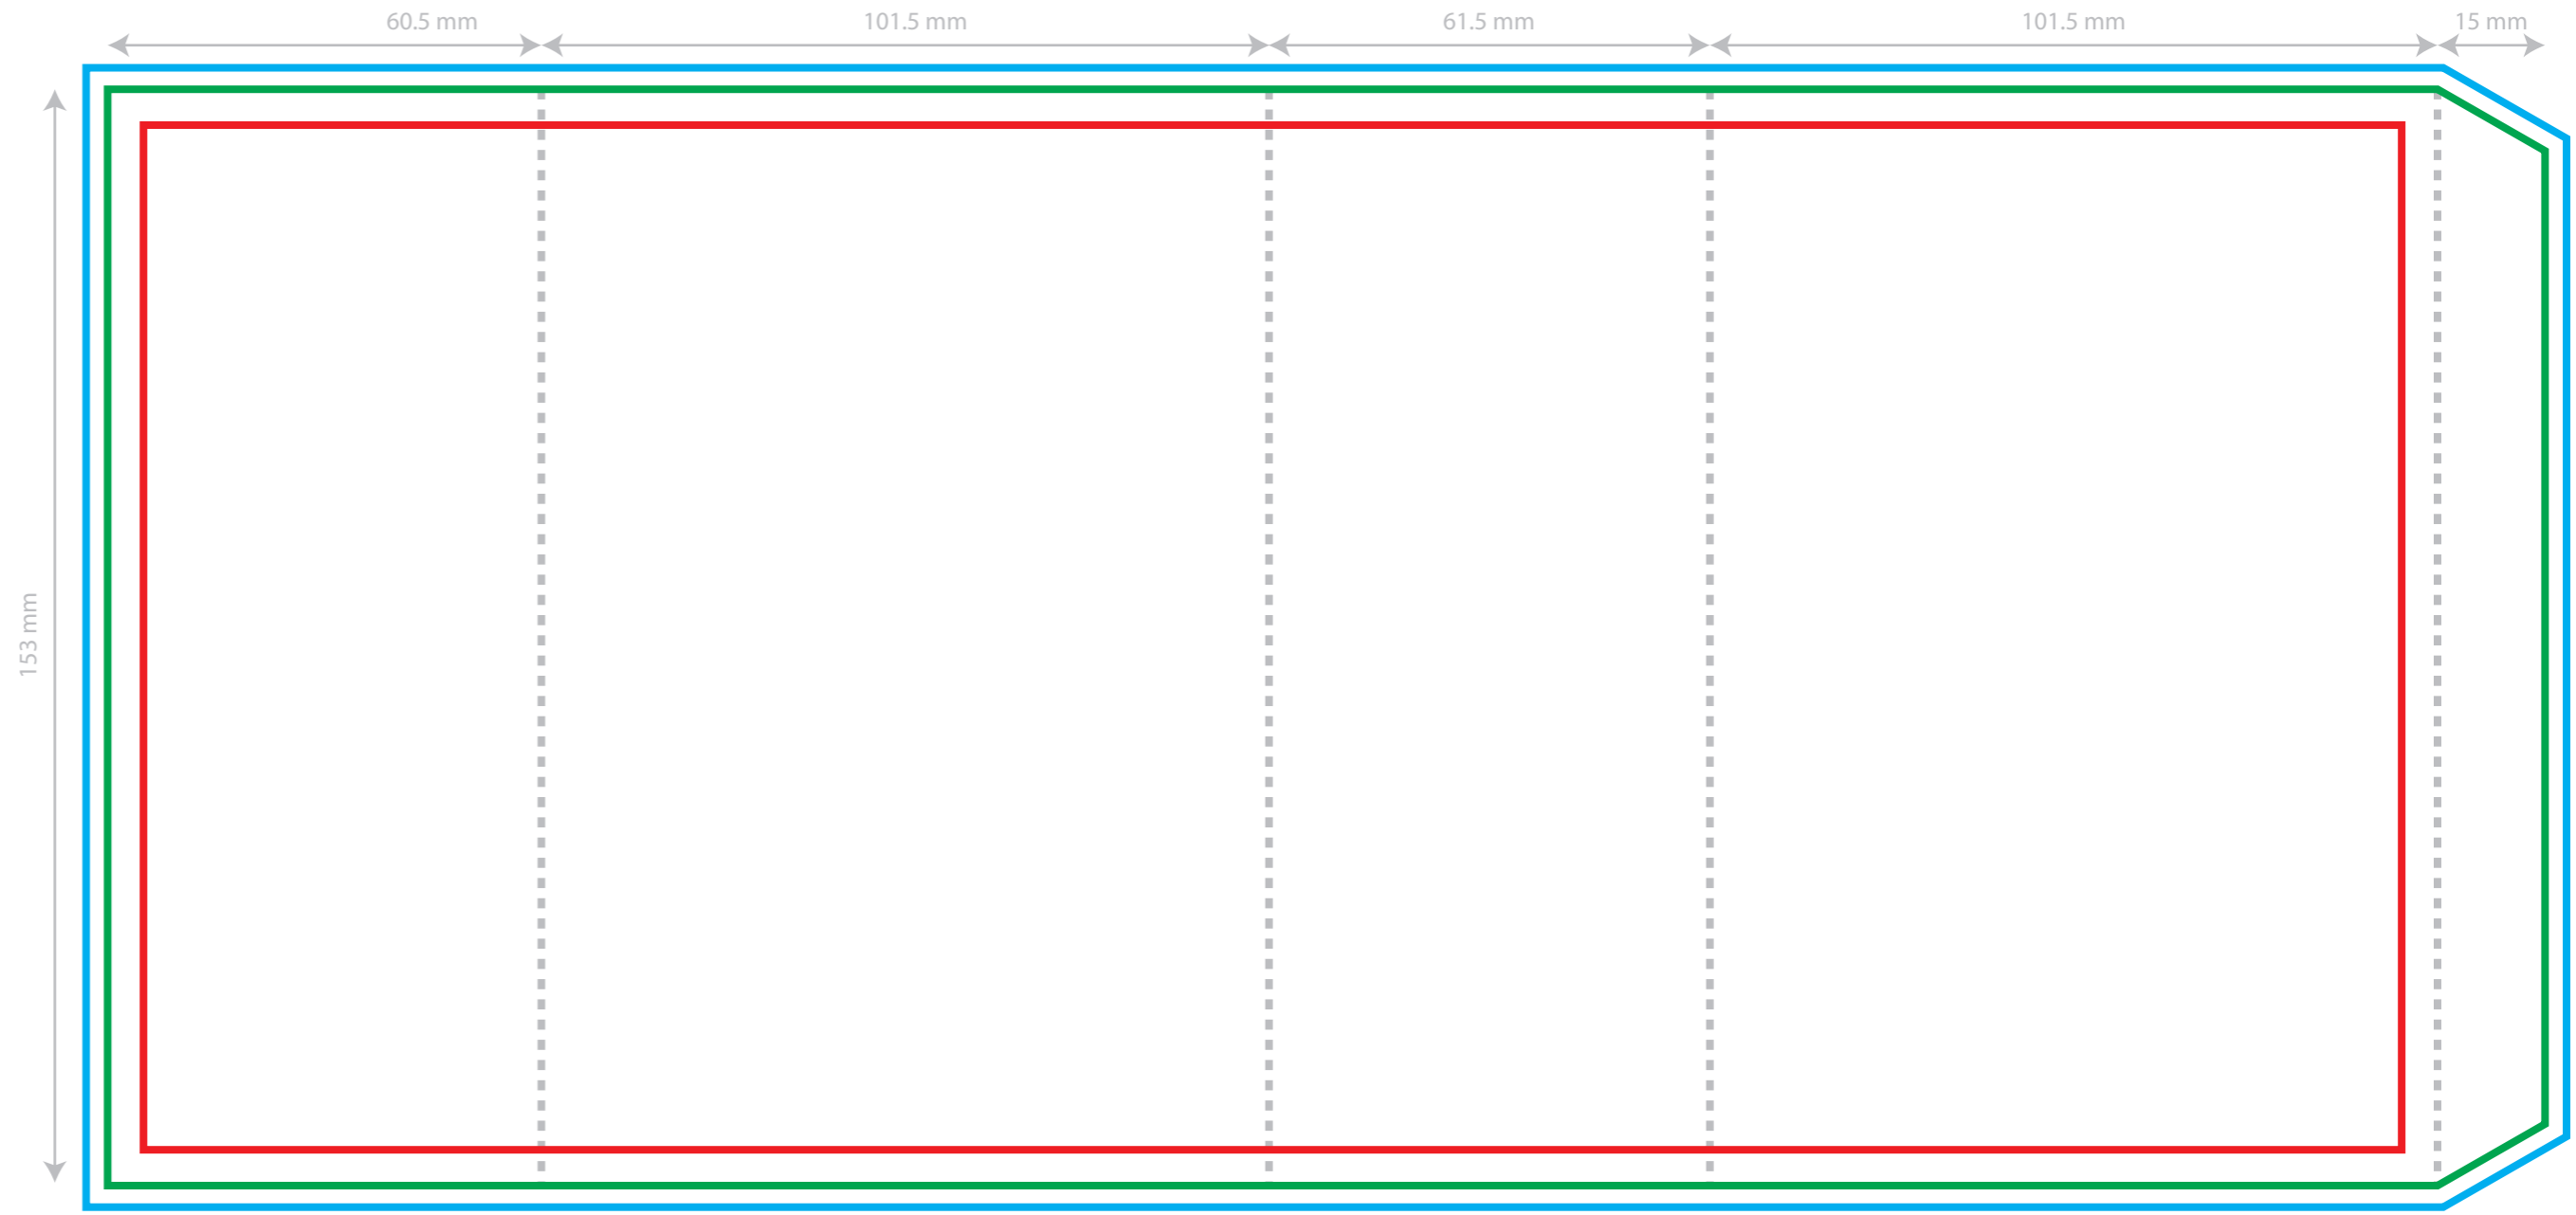

- Max. size for text and logo's
- Size of the sleeve
- Size of the sleeve including bleed
- ⋯⋯⋯ Folding lines

Model: Sleeve JBL Clip 5  
 Digital Model: V: 1.0  
 Size: Total 340 mm X 153 mm

Front

Back