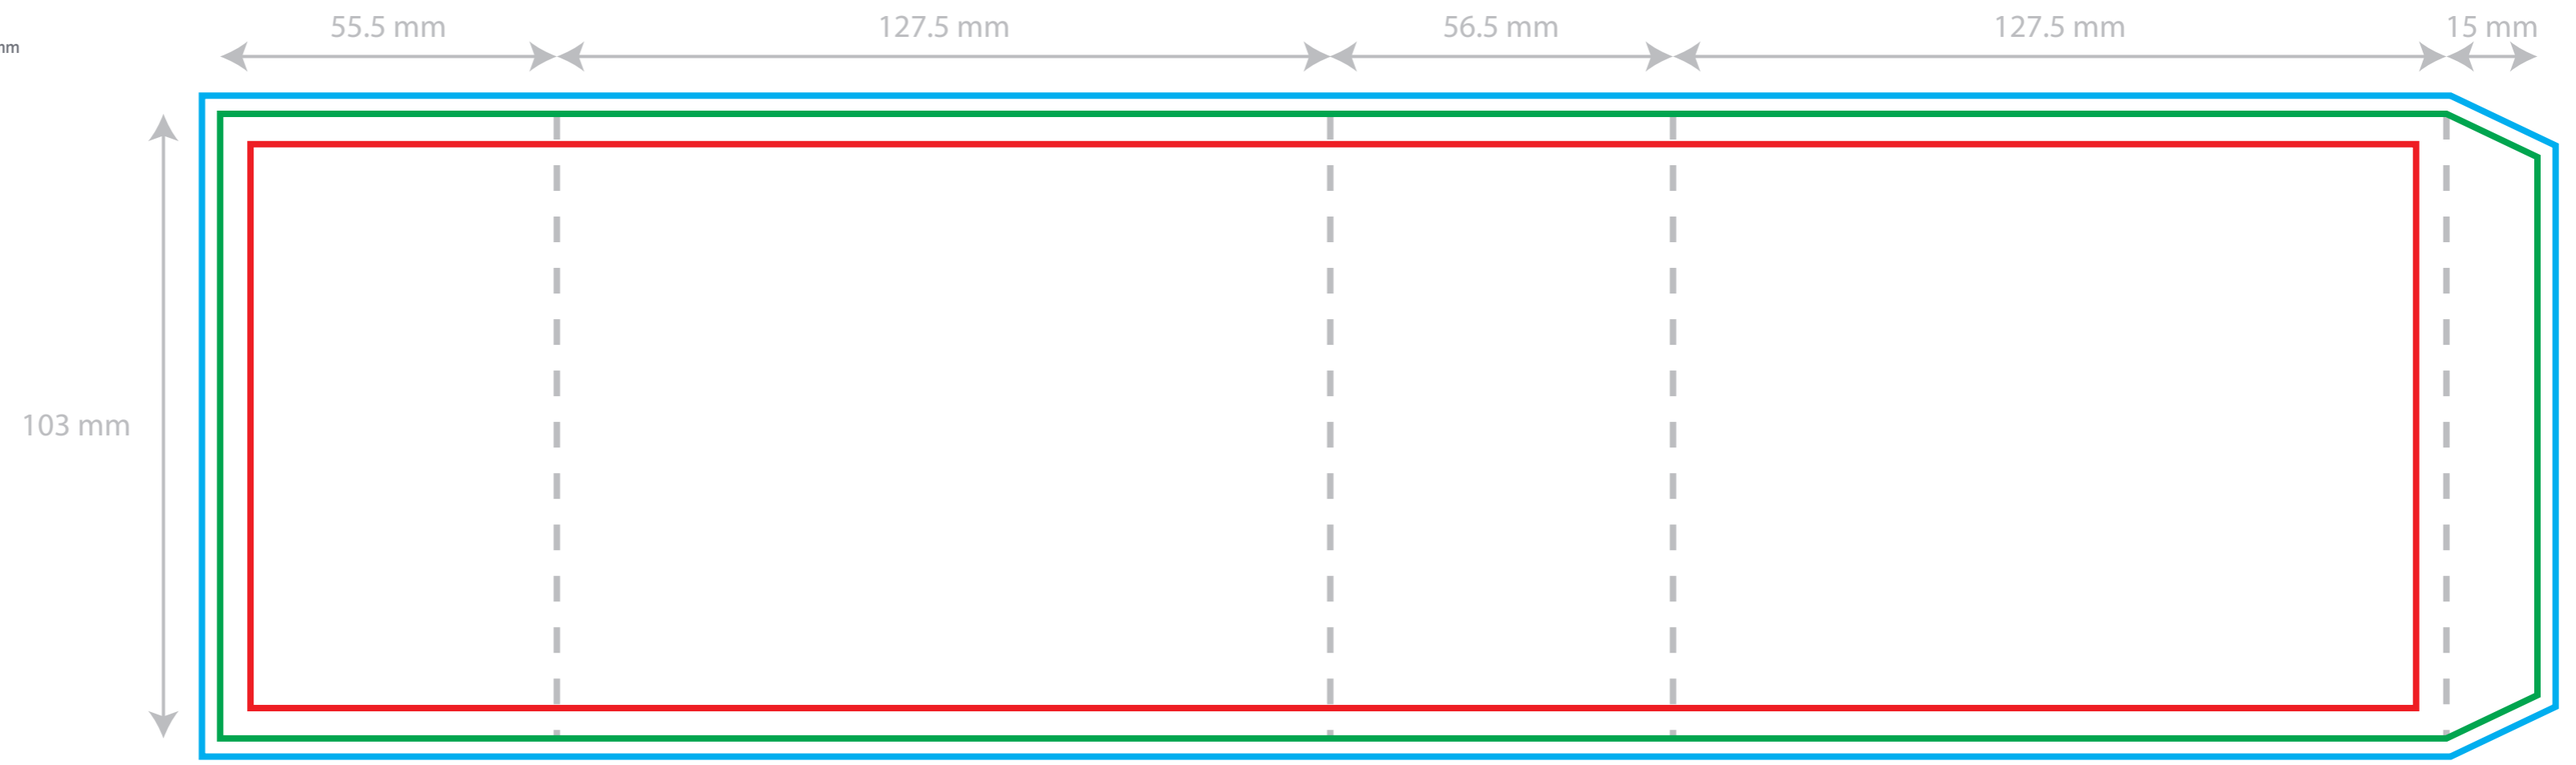

- Max. size for text and logo's
- Size of the sleeve
- Size of the sleeve including bleed
- - - - Folding lines

Model: Sleeve JBL Go 4

Digital Model: V: 1.0

Size: Total 382 mm X 103 mm

Front

Back