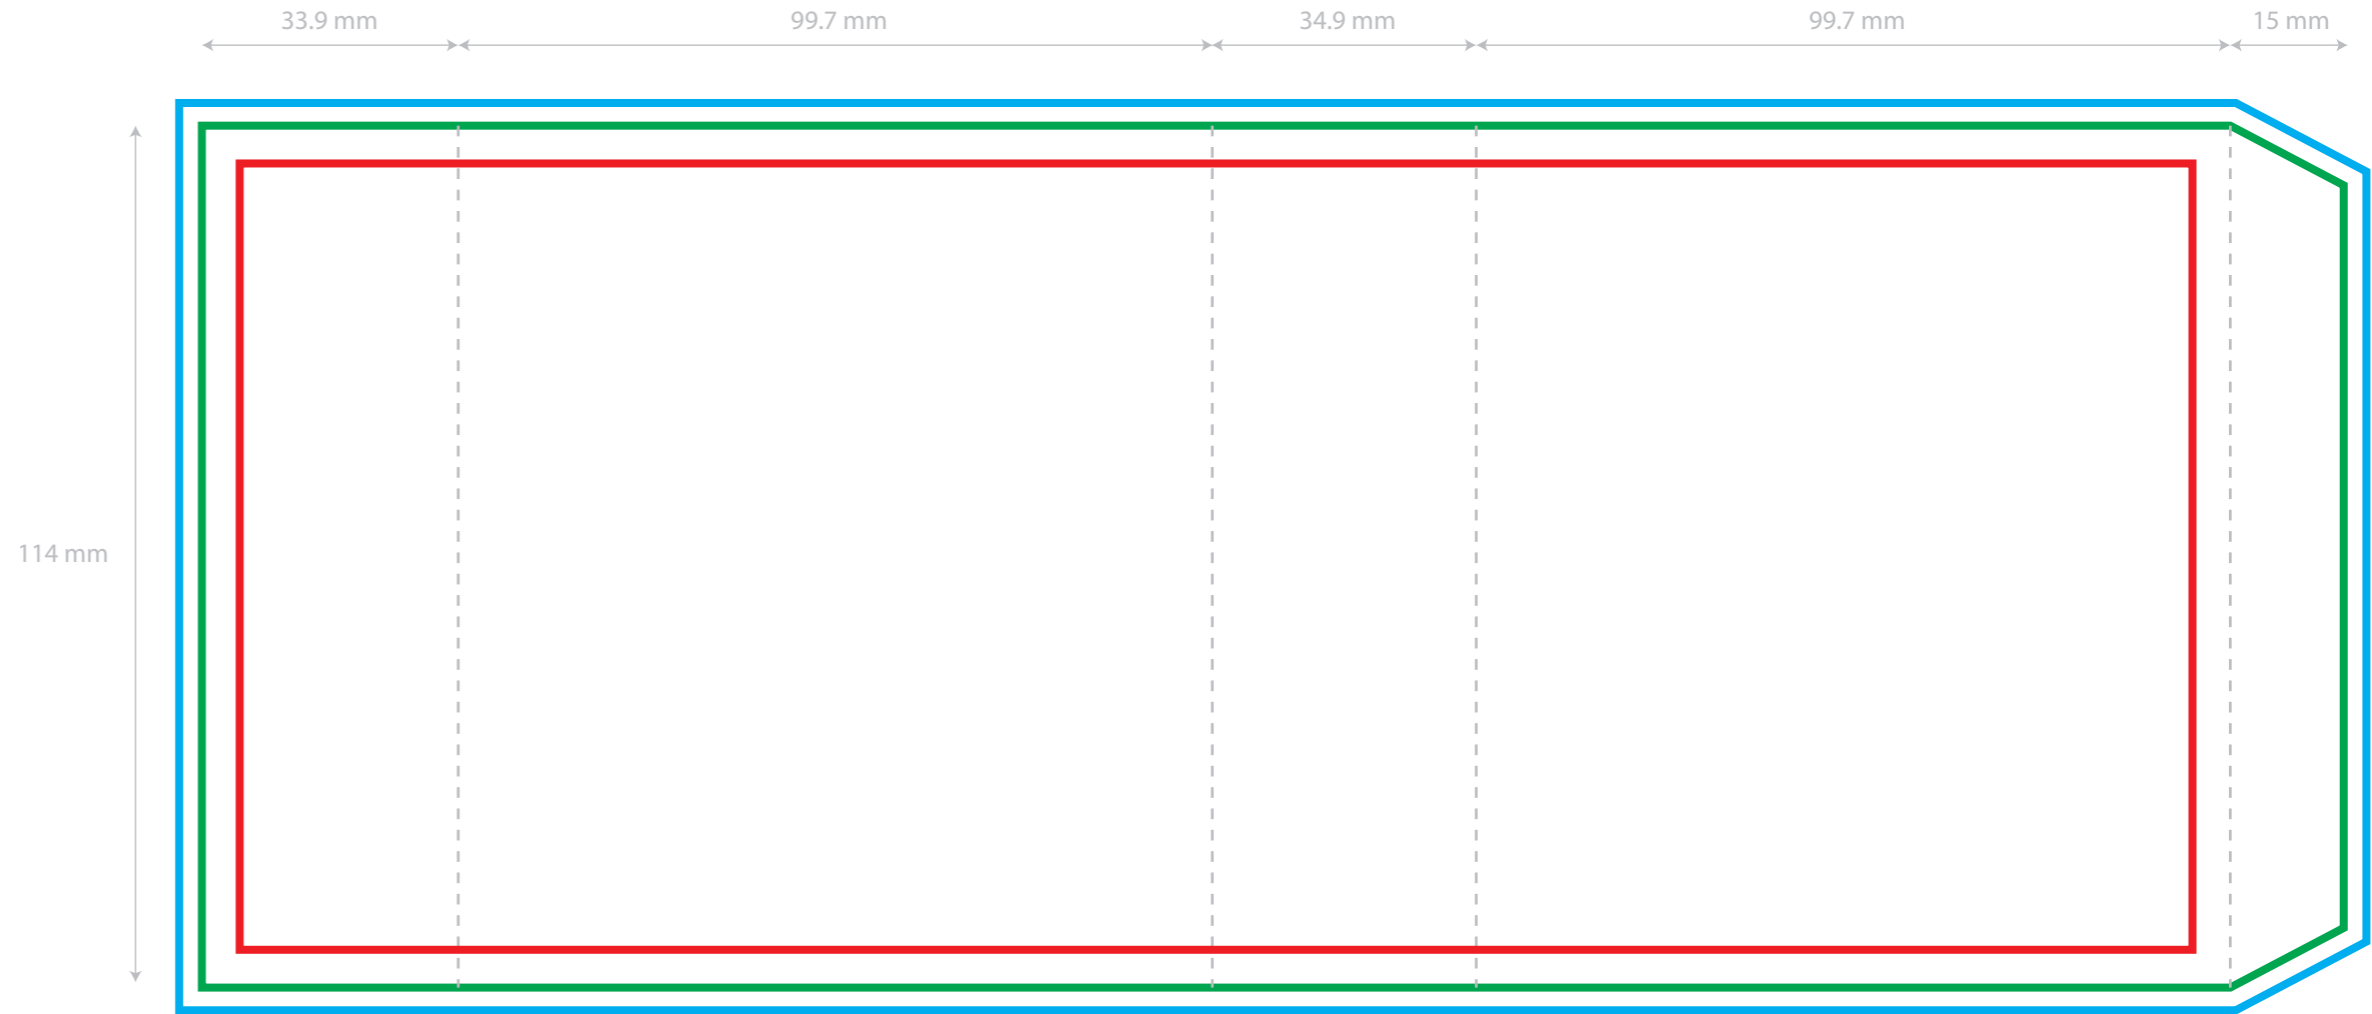

- Max. size for text and logo's
- Size of the sleeve
- Size of the sleeve including bleed
- - - - Folding lines

Model: Sleeve JBL Go Essential 2

Size: Total 283.3 mm X 115 mm

Front

Back