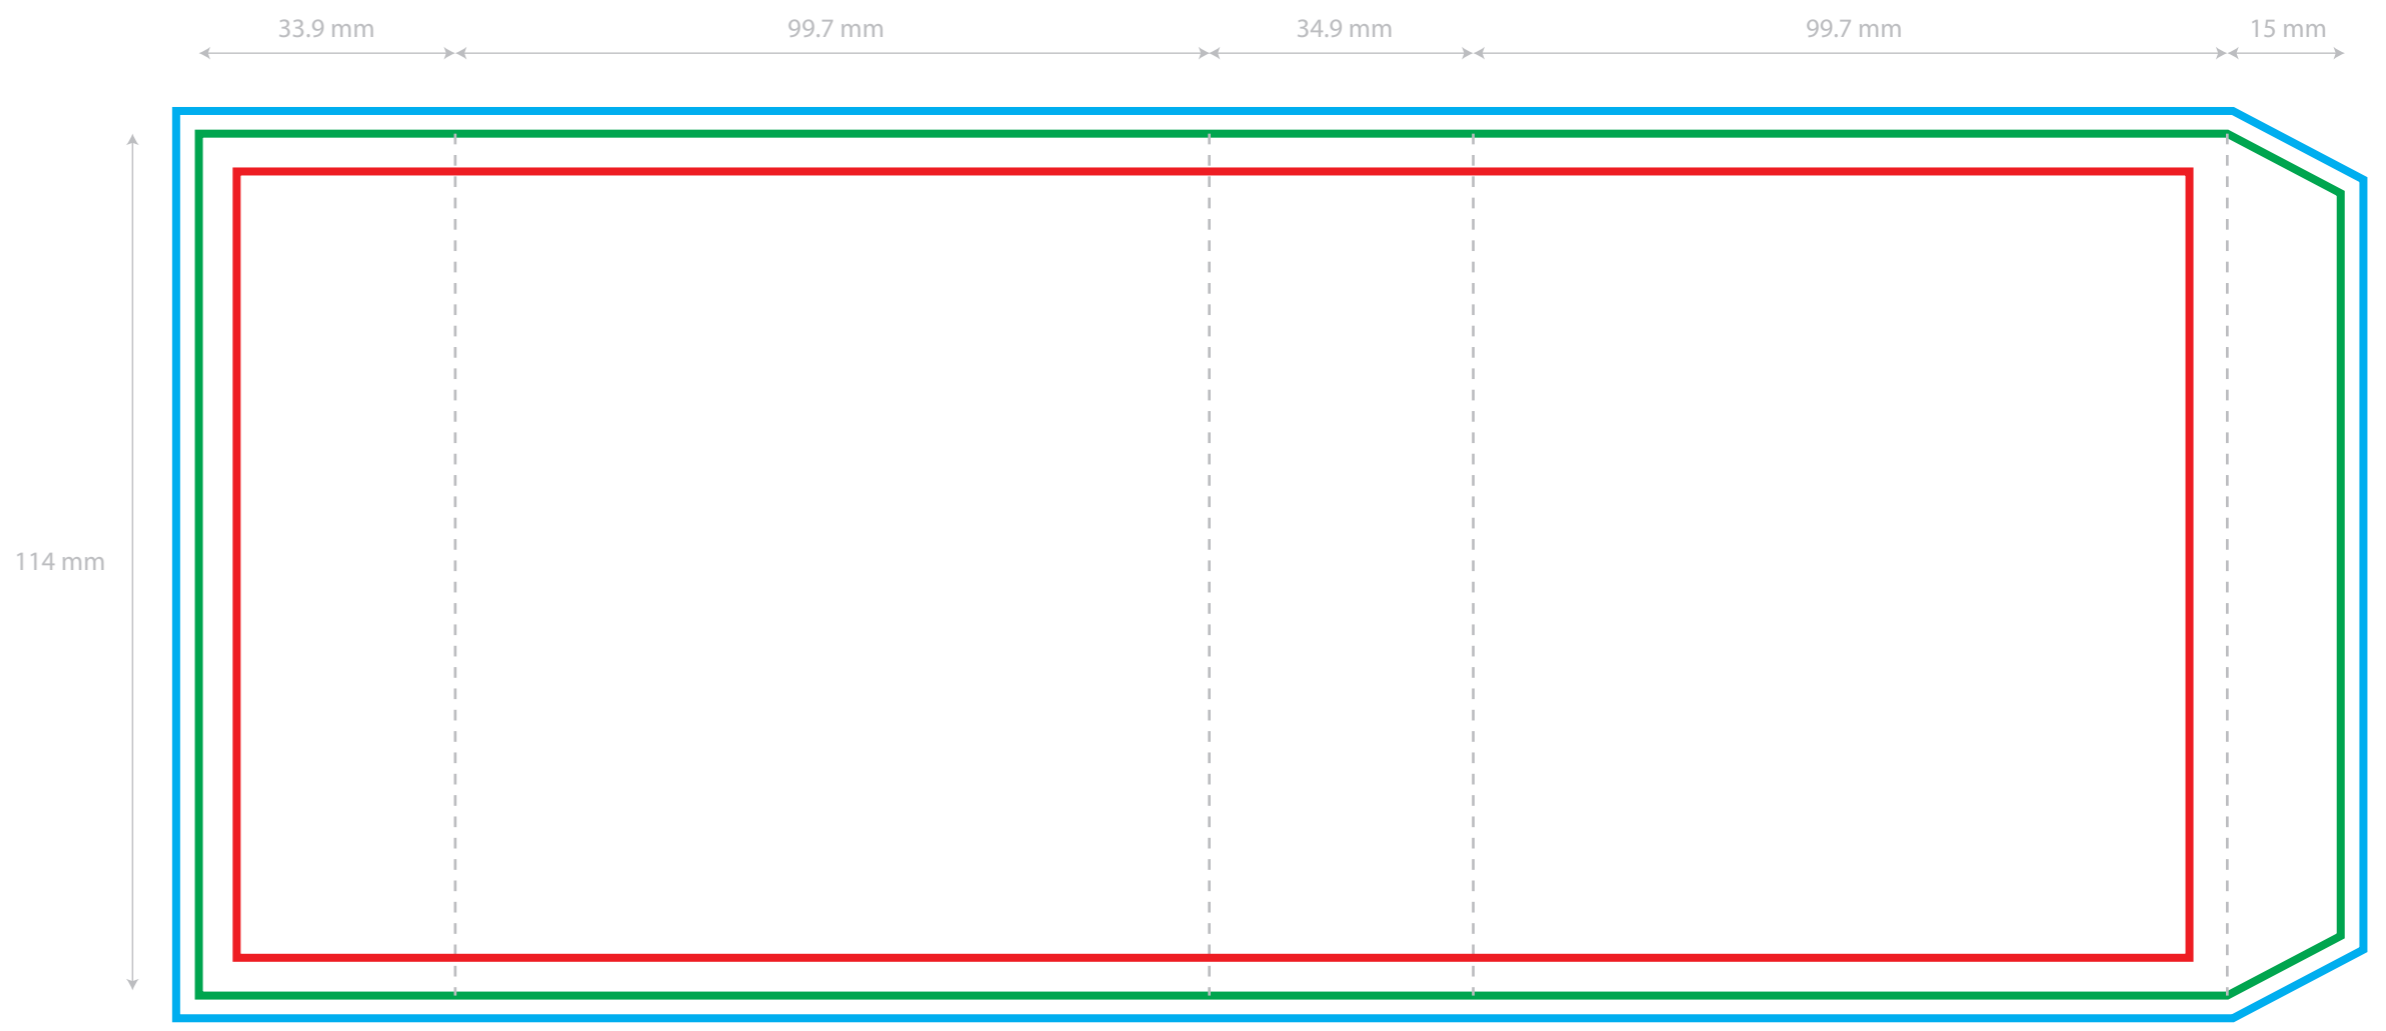

- Max. size for text and logo's
- Size of the sleeve
- Size of the sleeve including bleed
- - - - Folding lines

Model: Sleeve JBL Go Essential

Size: Total 283.3 mm X 115 mm

Front

Back