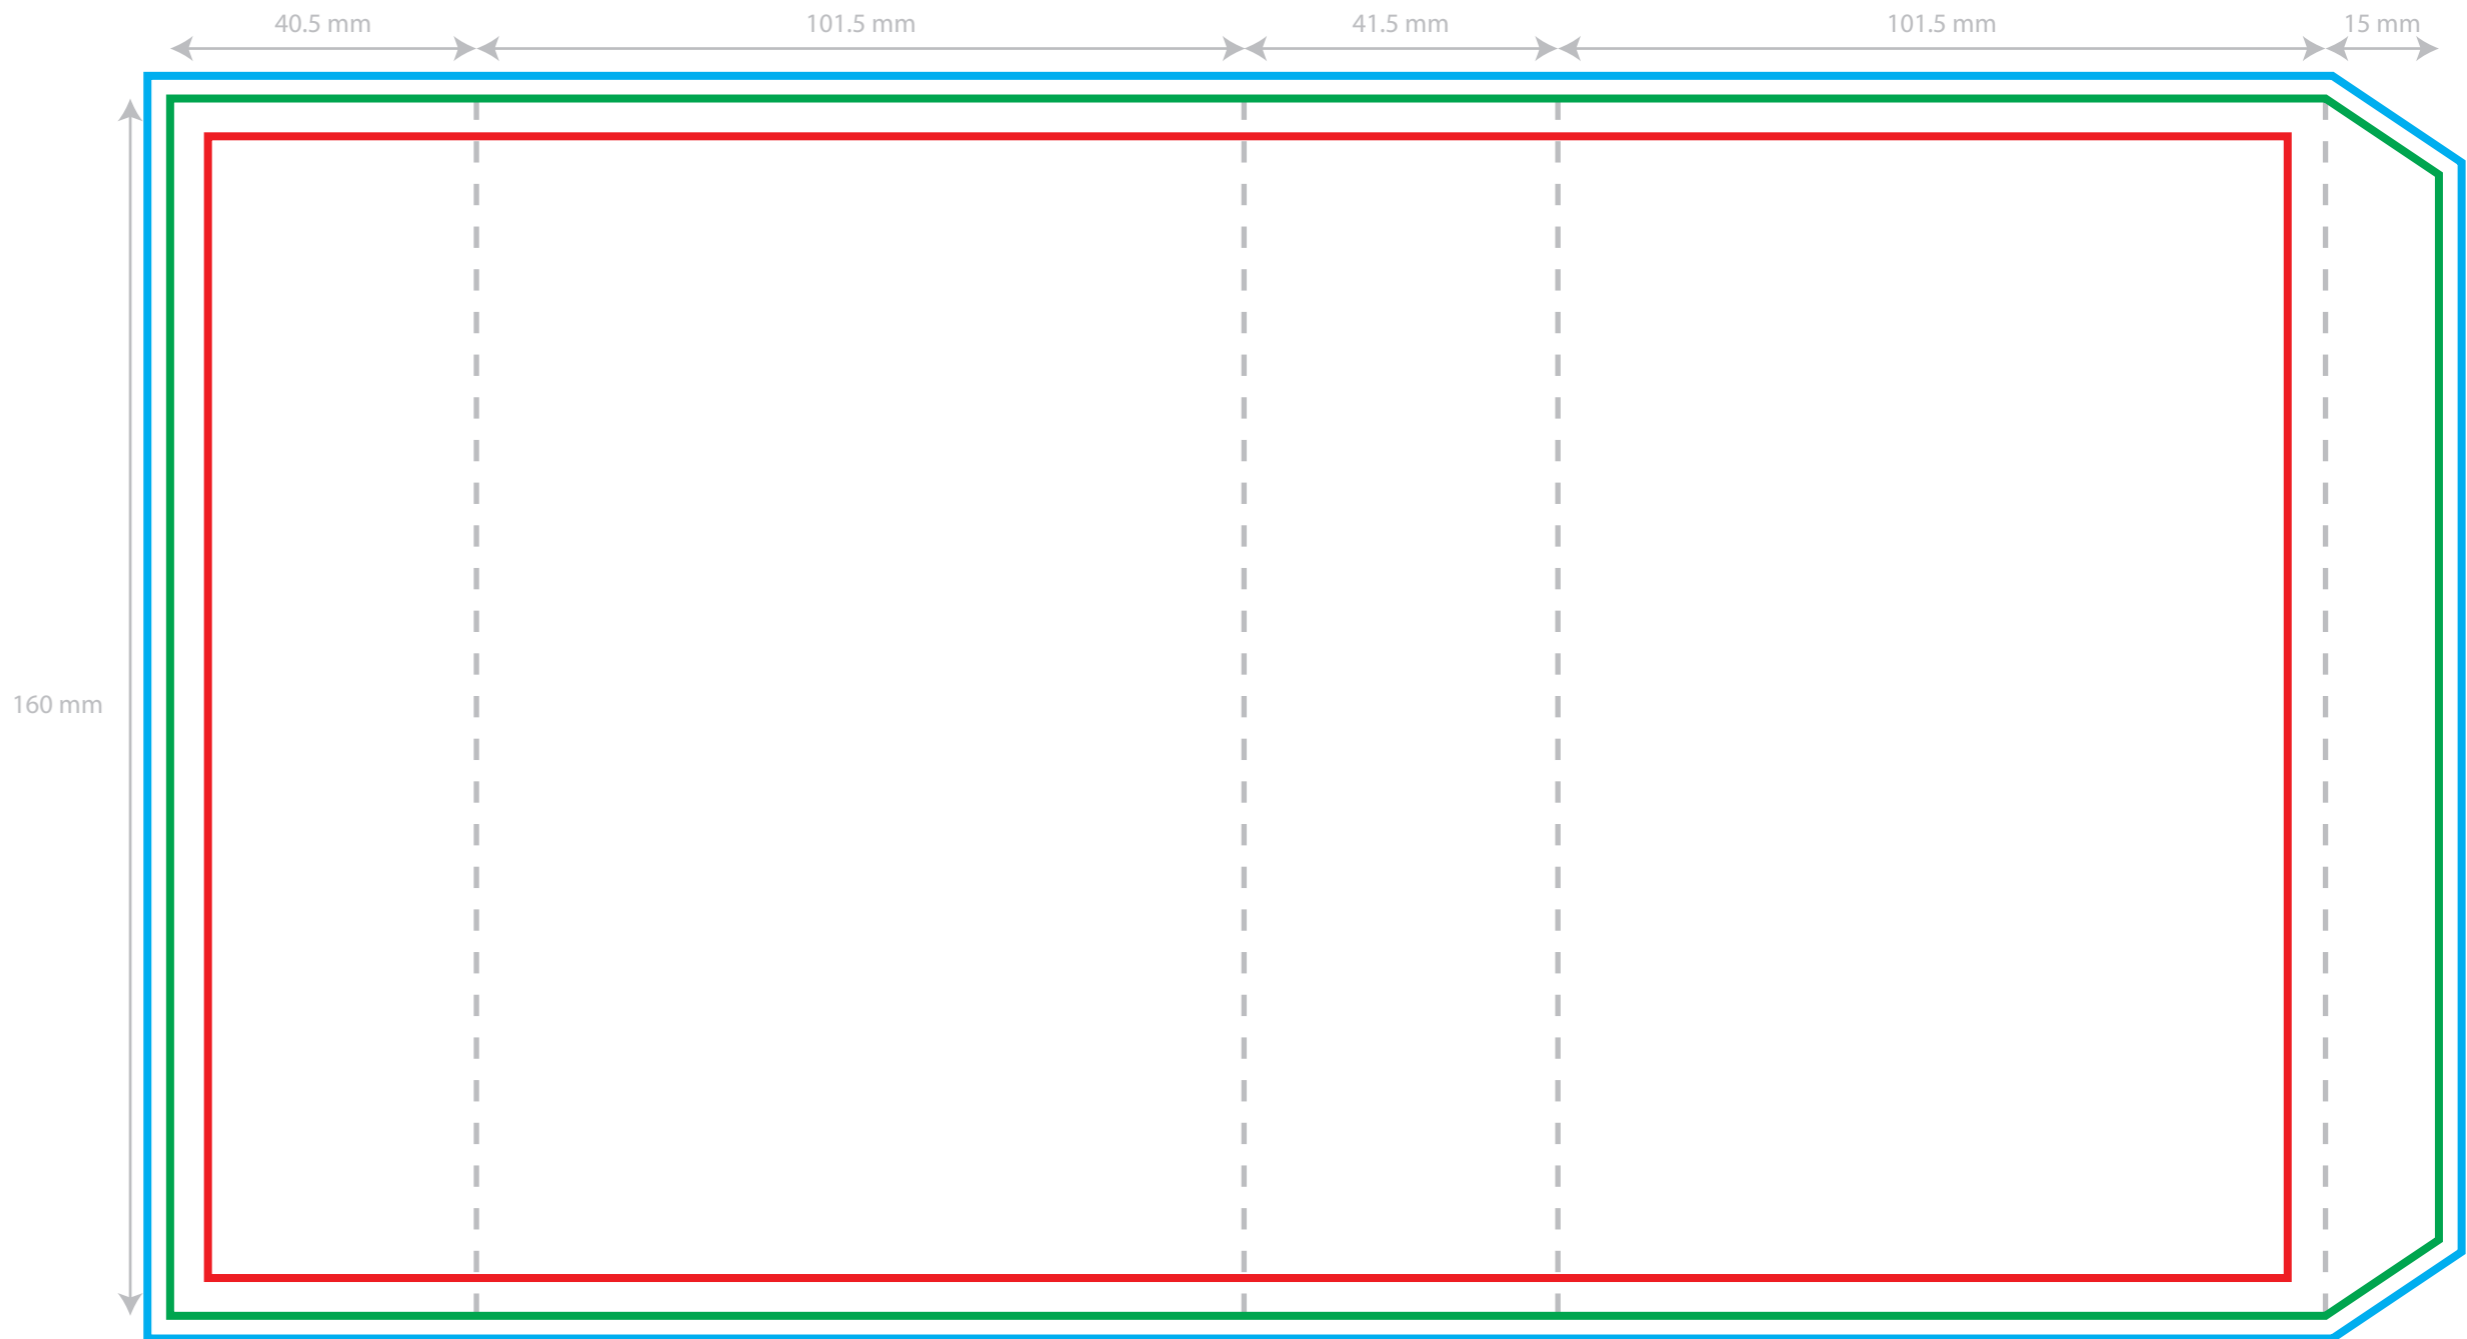

- Max. size for text and logo's
- Size of the sleeve
- Size of the sleeve including bleed
- - - - Folding lines

Model: Sleeve JBL Live Flex 3
 Digital Model: V: 1.0
 Size: Total 300 mm X 161 mm

Front

Back