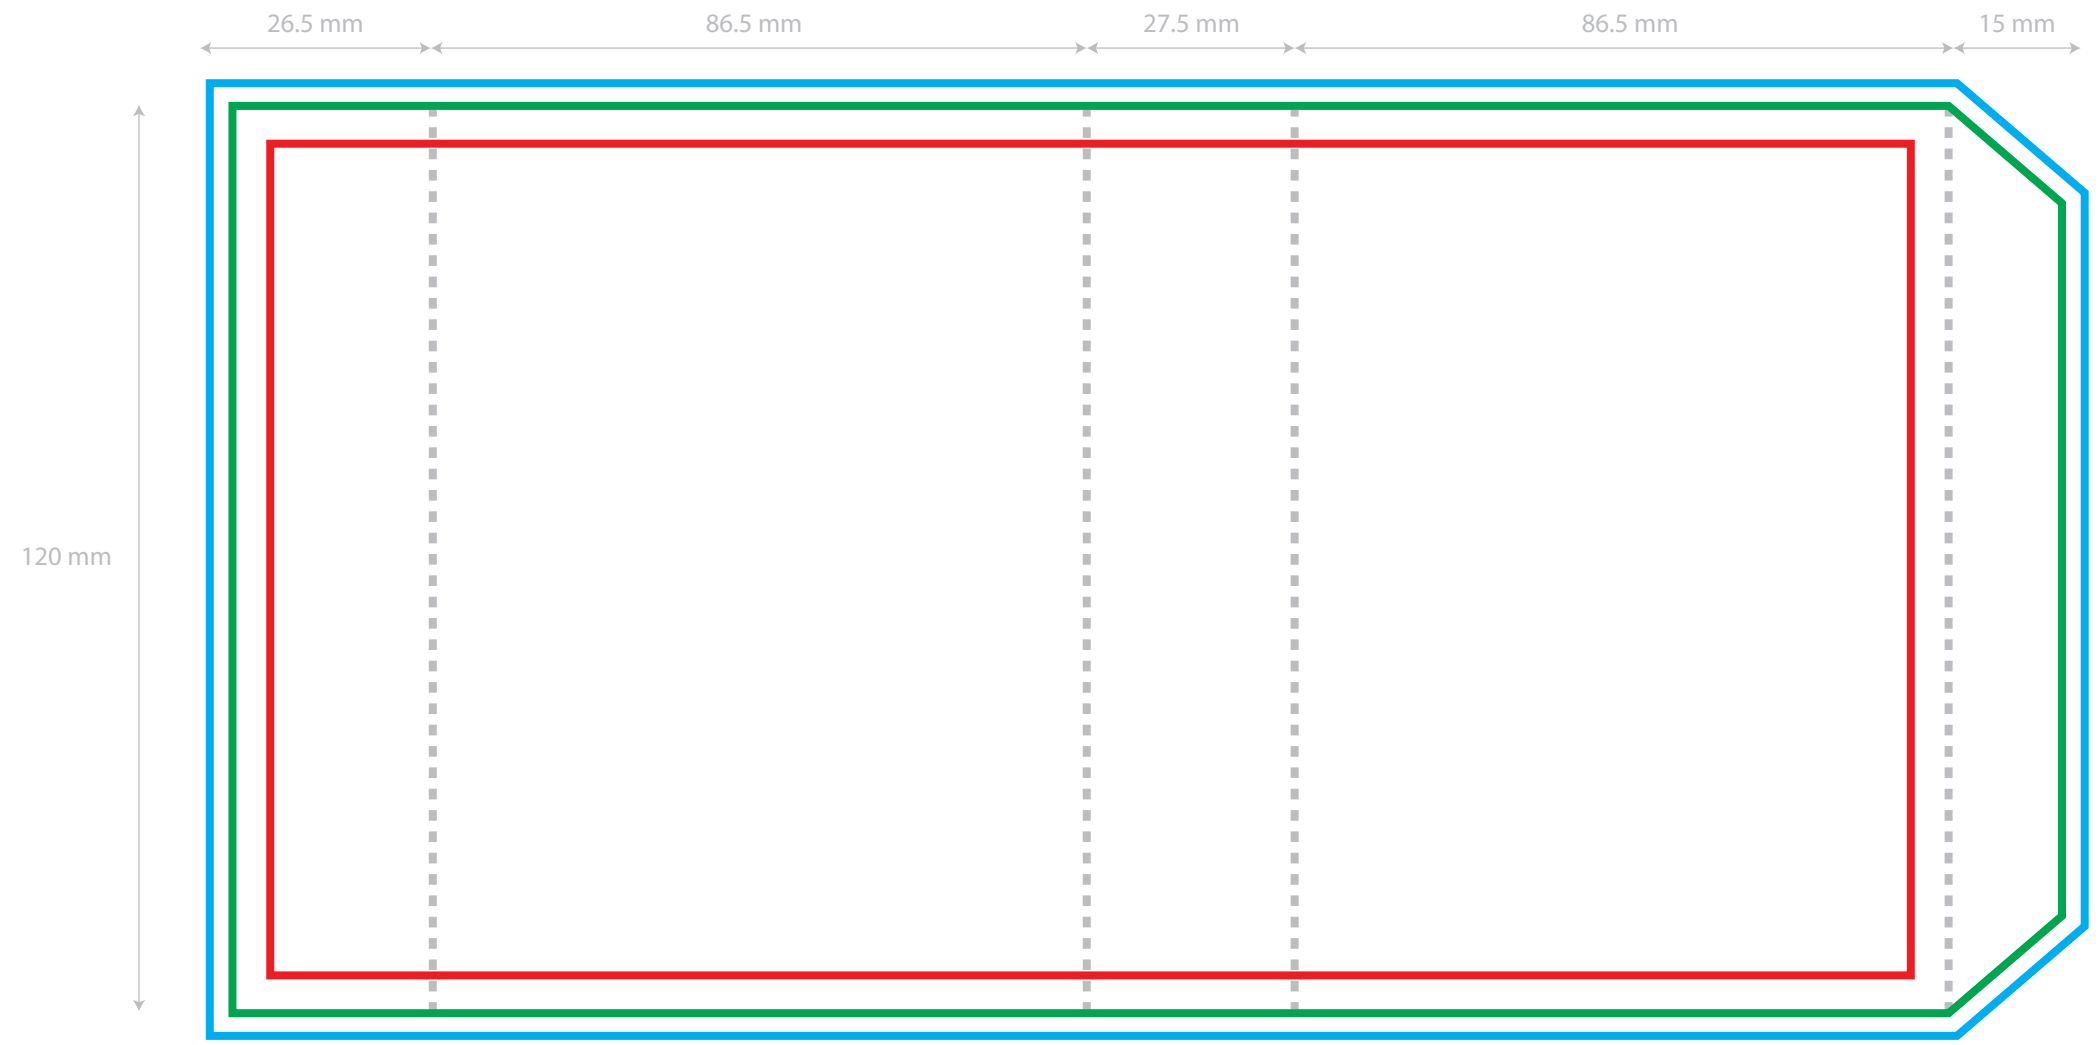

- Max. size for text and logo's
- Size of the sleeve
- Size of the sleeve including bleed
- - - - Folding lines

Model: Sleeve JBL Wave Flex 2

Digital Model: V: 1.0

Size: Total 242 mm X 120 mm

Front

Back