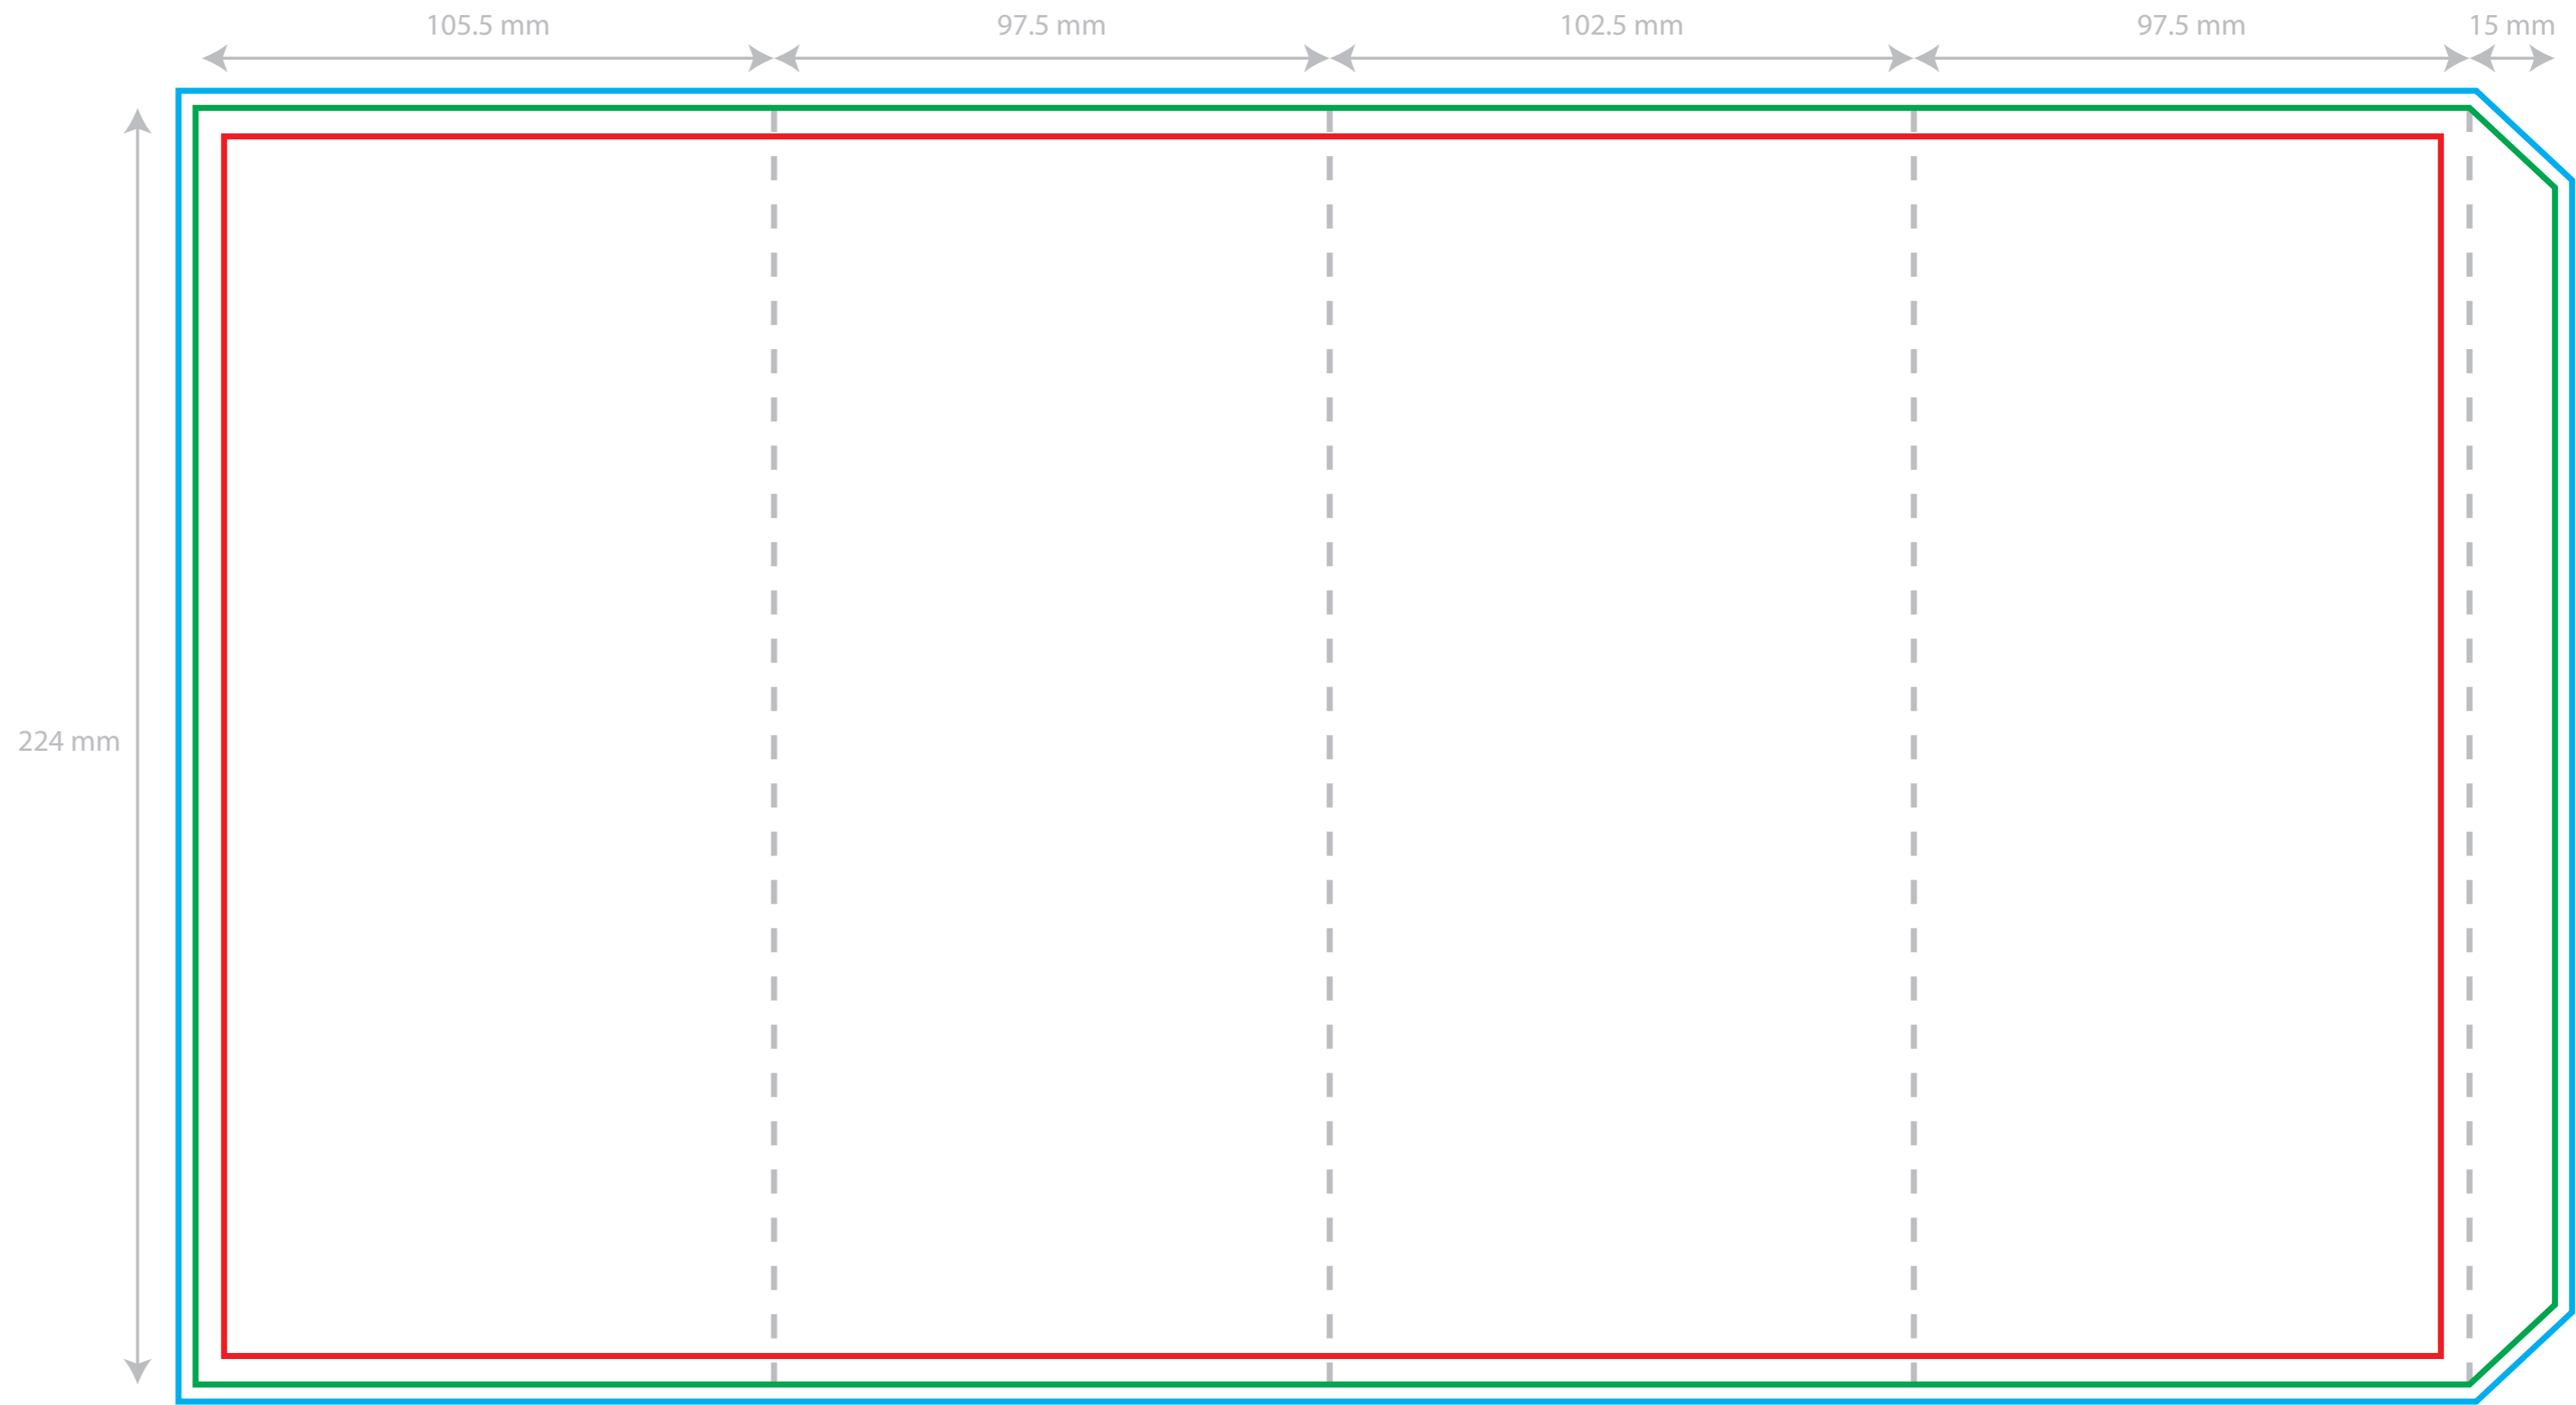

- Max. size for text and logo's
- Size of the sleeve
- Size of the sleeve including bleed
- Folding lines

Model: Sleeve Sony ULT Field 1
Digital Model: V: 1.0
Size: Total 414mm X 224mm

Front

Back