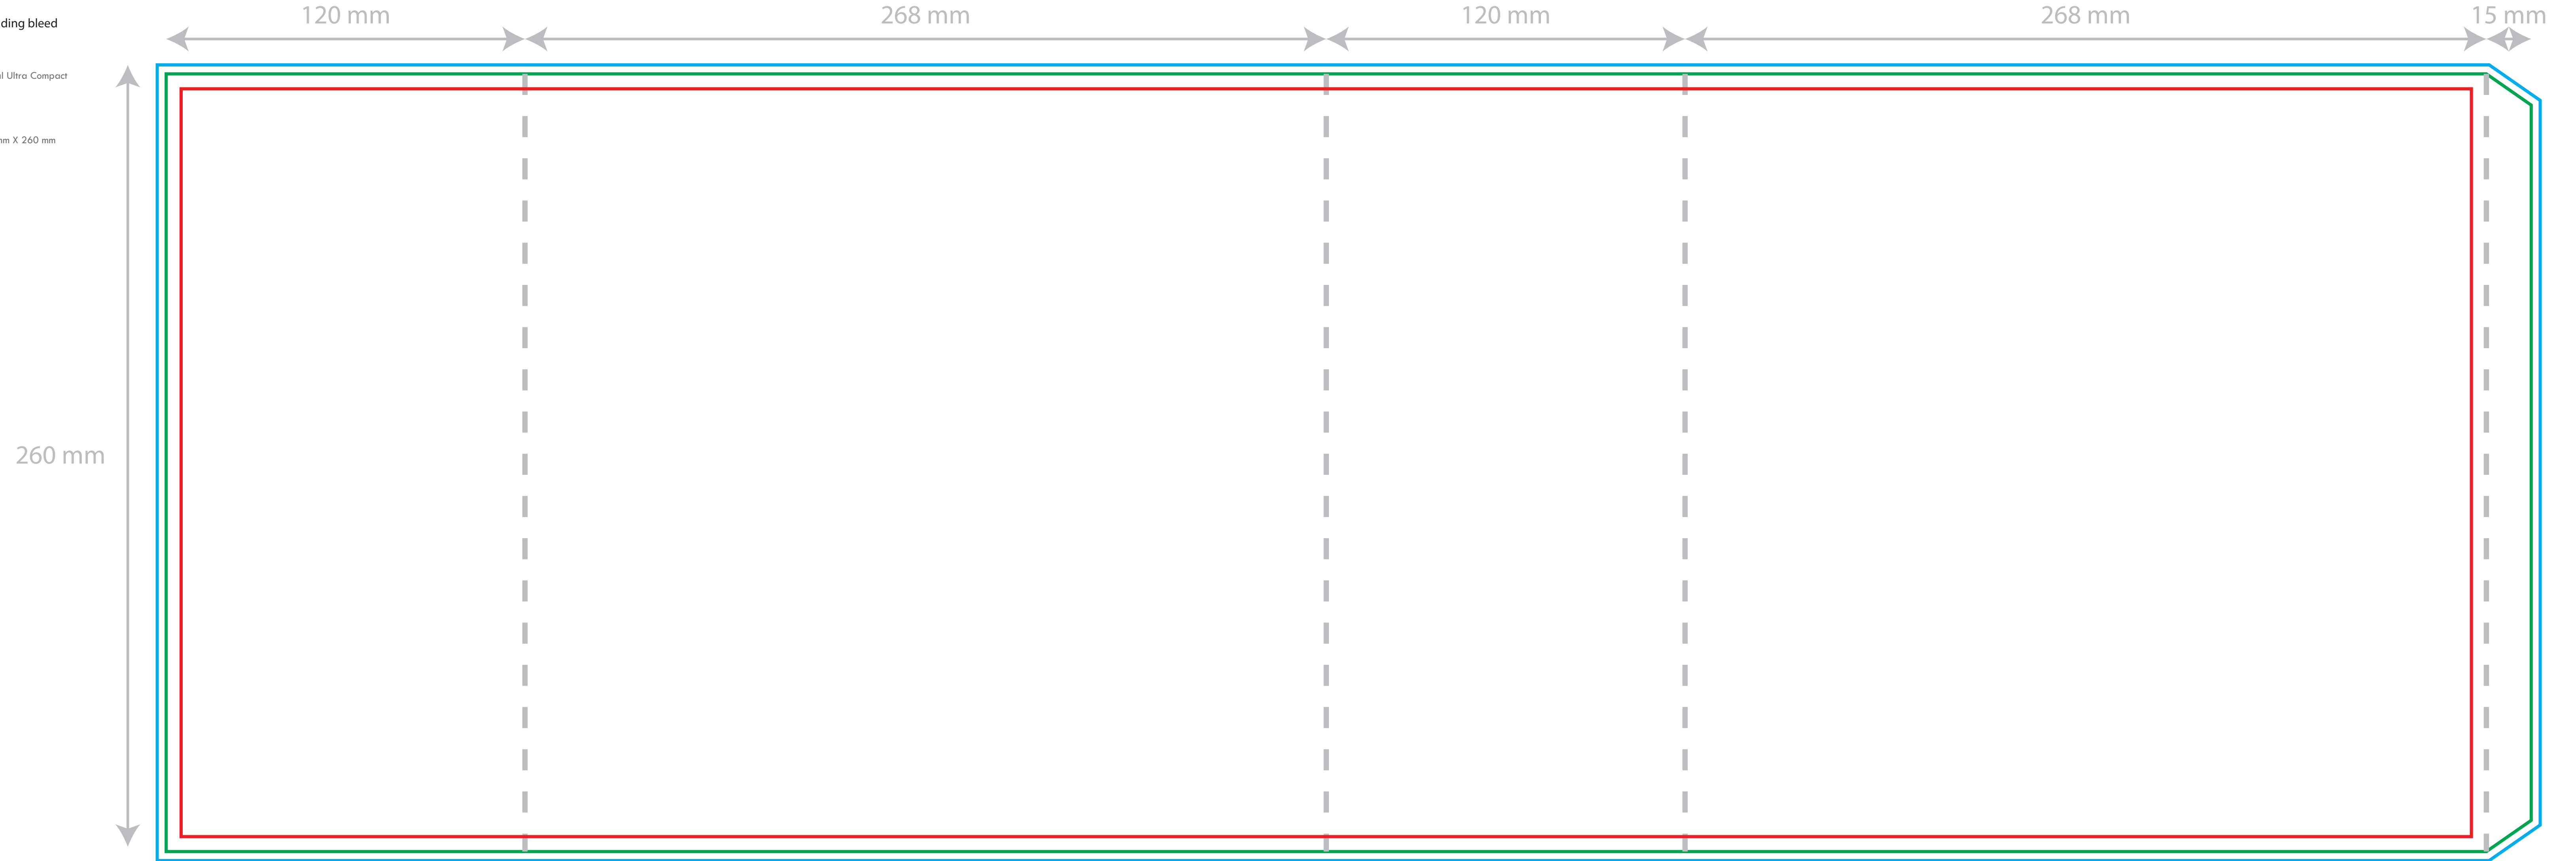

- Max. size for text and logo's
- Size of the sleeve
- Size of the sleeve including bleed
- Folding lines

Model: Sleeve Tefal Ultra Compact Contactgrill
Digital Model: V: 1.0
Size: Total 791 mm X 260 mm

Front

Back