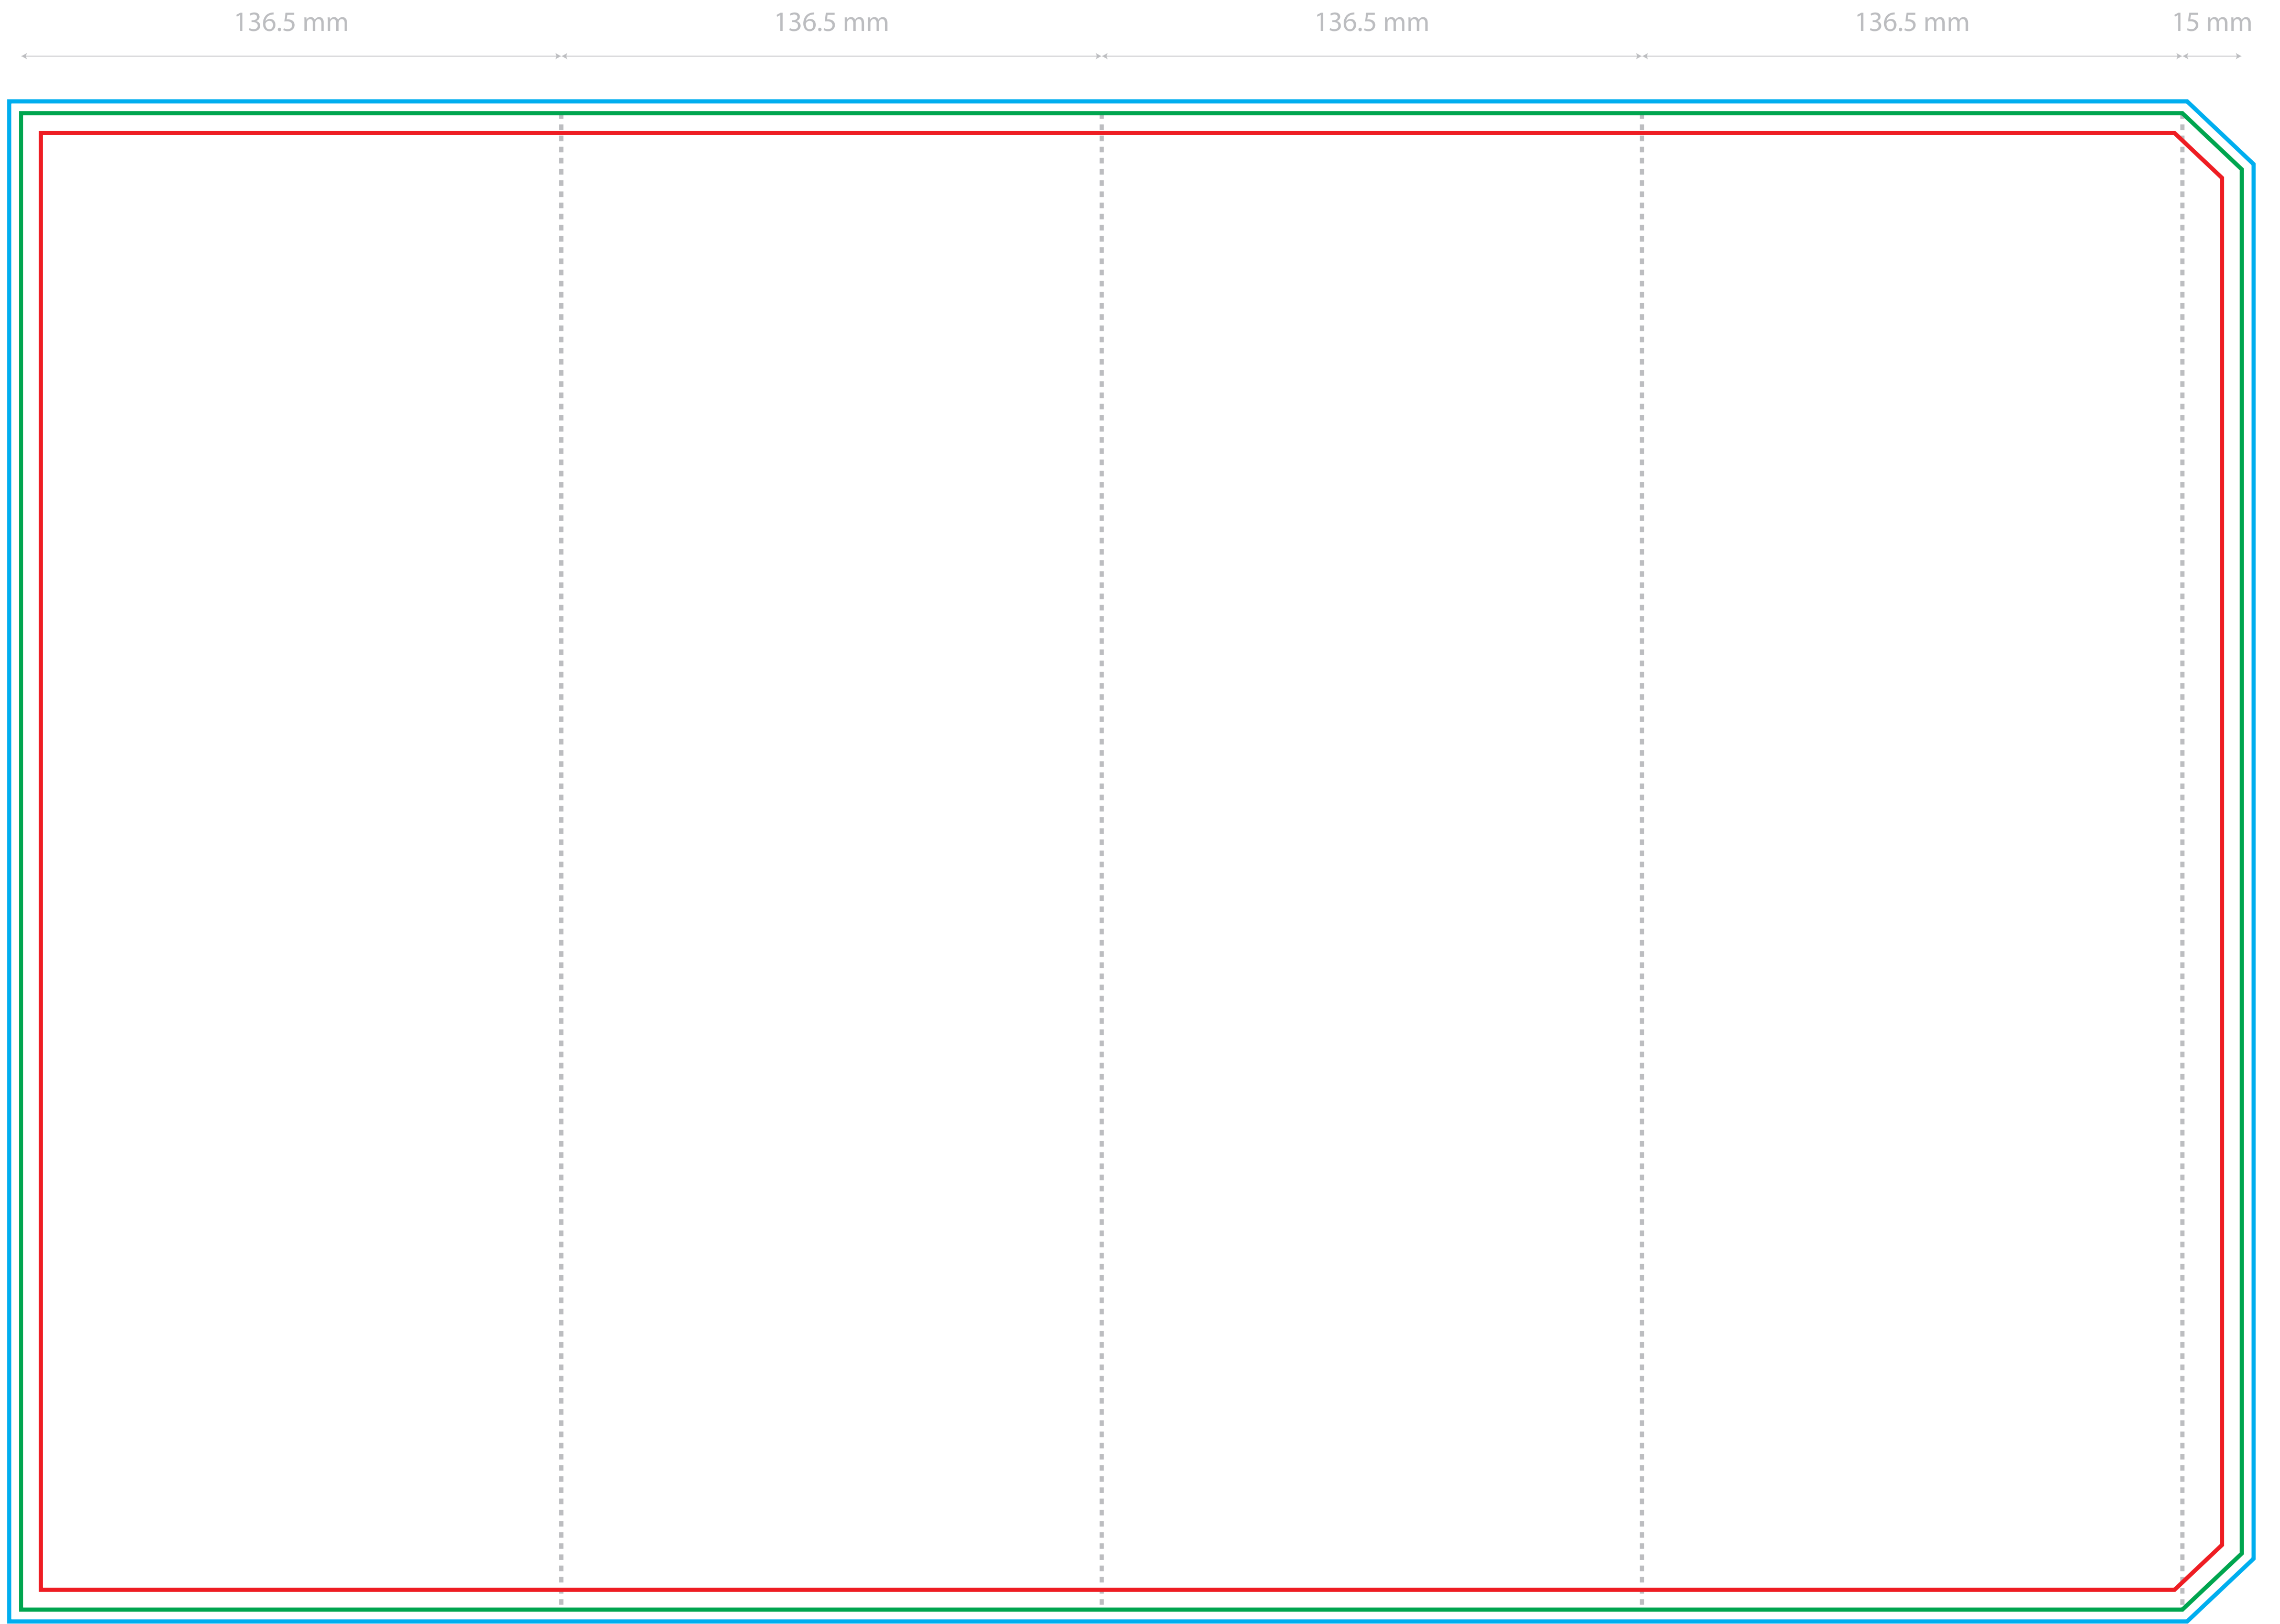

- Max. size for text and logo's
- Size of the sleeve
- Size of the sleeve including bleed
- Folding lines

Model: Sleeve WMF Water Decanter
Digital Model: V: 1.0
Size: Total 561 mm X 378 mm

Front

Back