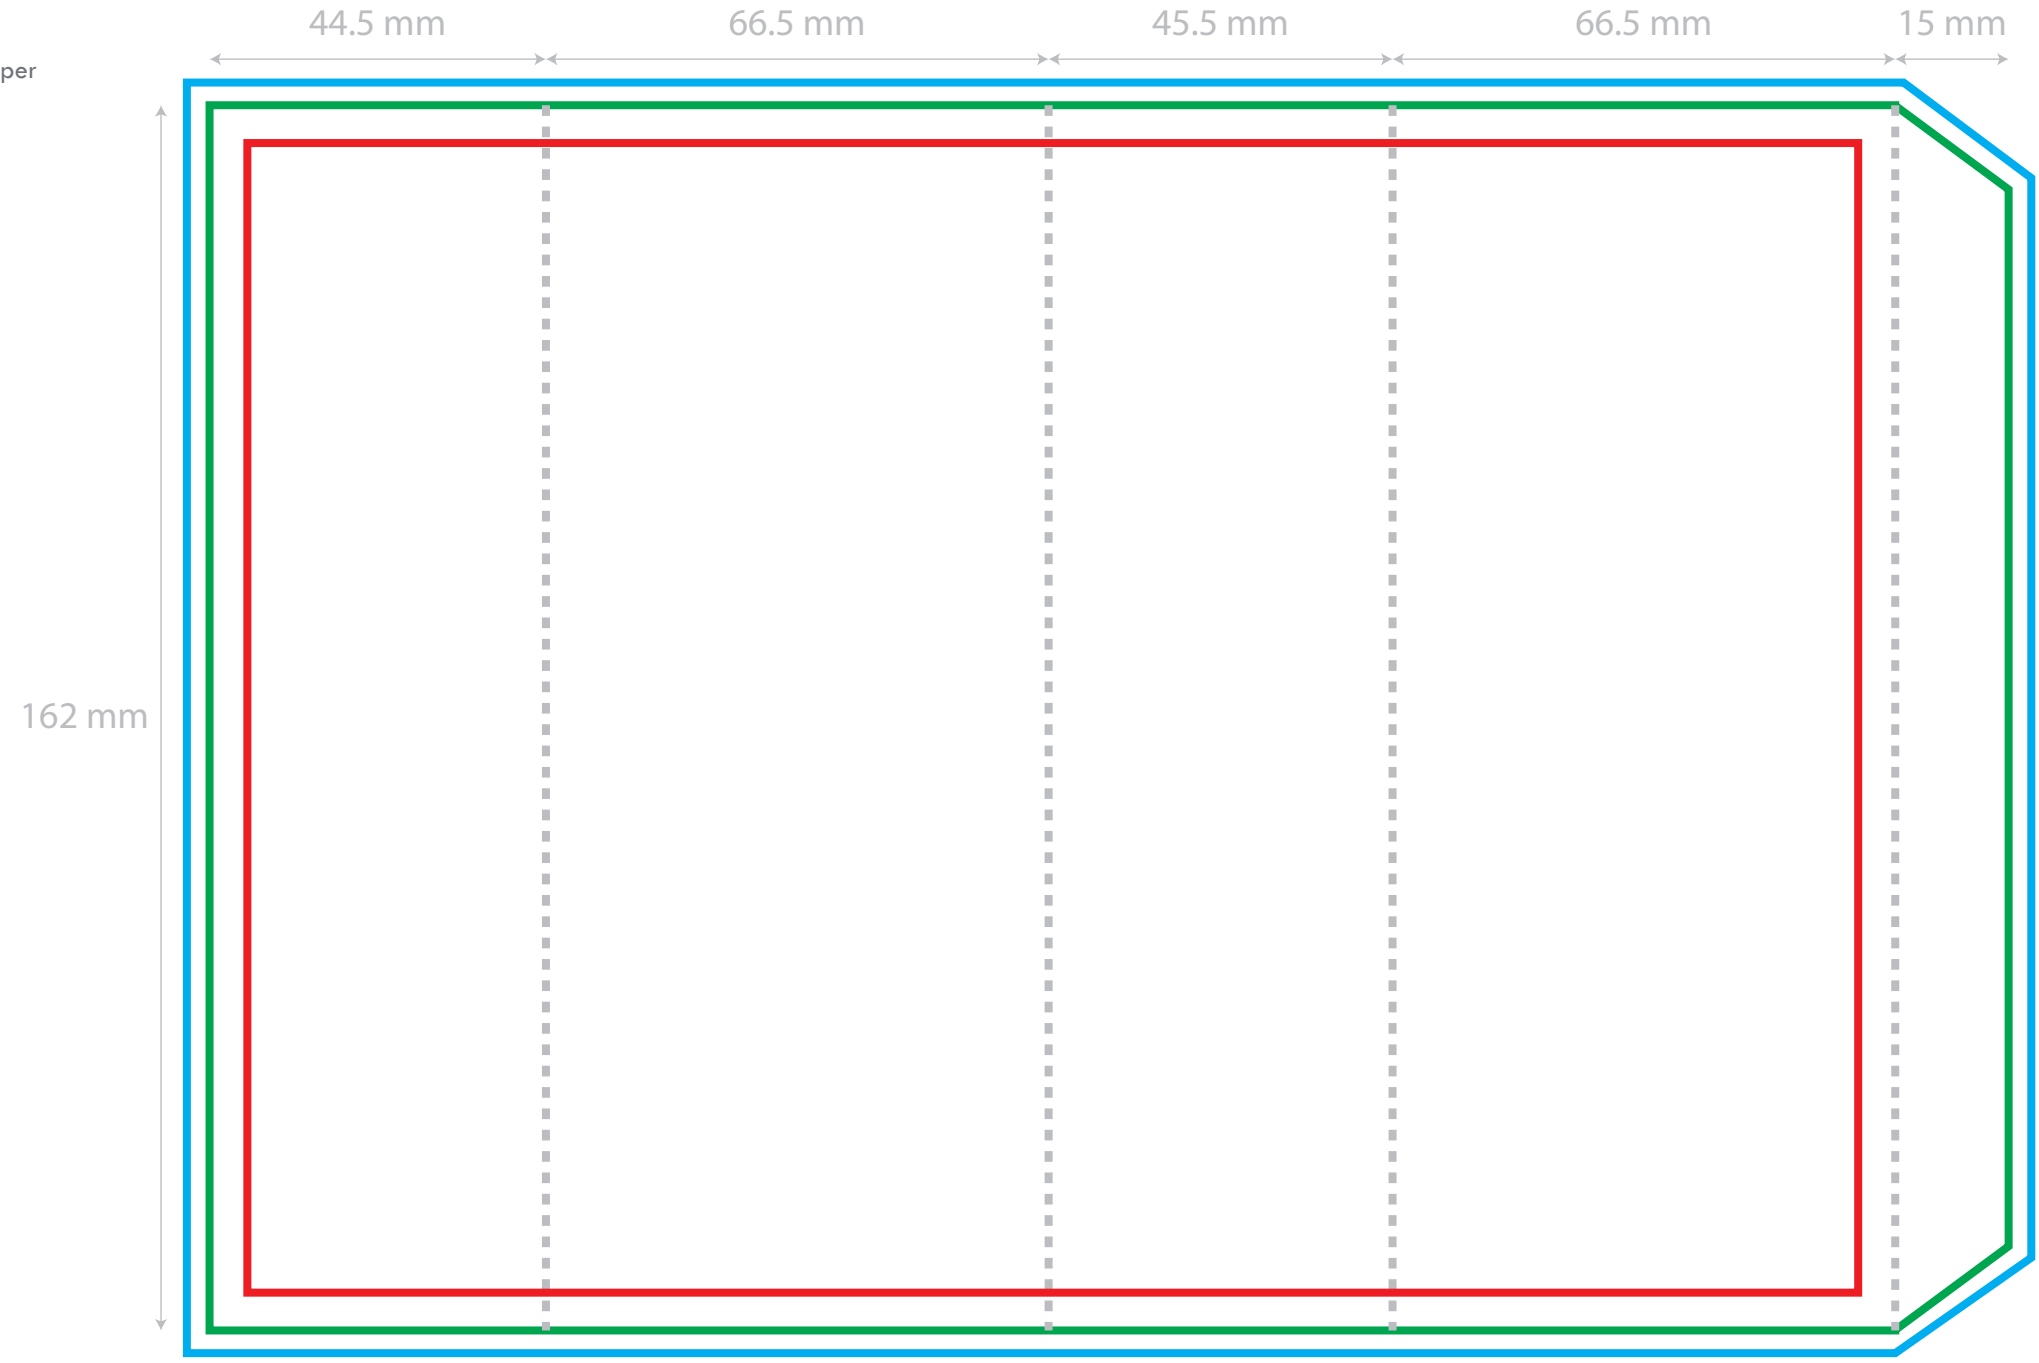

- Max. size for text and logo's
- Size of the sleeve
- Size of the sleeve including bleed
- Folding lines

Model: Sleeve WMF Wine Bottle Stopper

Digital Model: V: 1.0

Size: Total 238 mm X 162 mm

Front

Back